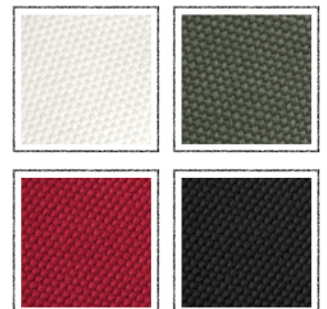

# Acadia Canvas

Mercury Luggage is proud to introduce Mercury Golf, collections of high quality bags custom debossed or embroidered to showcase your logo.

**7820 Rucksack**  
MSRP: \$55.50

Crafted from durable 24 ounce 100% cotton canvas and treated with a scuff, stain, and weather resistant finish. Can be customized with silk screen or embroidery.

**7802 Tote**  
MSRP: \$18.00

**7807 Shave/Utility Kit**  
MSRP: \$19.50

**7808 Messenger Bag**  
MSRP: \$40.00

**7815 Shoe Bag**  
MSRP: \$19.00

**7821 Club Bag**  
MSRP: \$58.00

**7834 Garment Bag**  
MSRP: \$54.50

**7846 Sling Bag**  
MSRP: \$39.50

Available in natural, green, red & black

Distributed by: **PROGRESSIVE MARKETING**

Phone 954.385.0200 • Fax 954.385.0201 • [PROMAR2@AOL.COM](mailto:PROMAR2@AOL.COM)

“GOLF PROFESSIONALS NETWORKING THE GOLF INDUSTRY”

# Crater Lake Cotton

Mercury Luggage is proud to introduce Mercury Golf, collections of high quality bags custom debossed or embroidered to showcase your logo.

**7348 Sling Bag**  
MSRP: \$30.50

Crafted from 12 ounce 100% cotton canvas and treated with a scuff, stain, and weather resistant finish. Available with silk screen or embroidery.